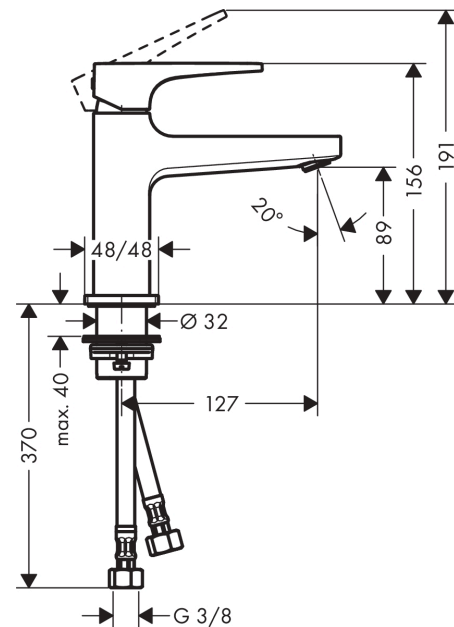

Metropol

Single lever basin mixer 100 with lever handle for hand washbasins with push-open waste set

Surfaces: **Matt Black** Article Number: **32500670**

Description

product features

- consists of: single lever basin mixer, waste set
- ComfortZone 100
- projection 127 mm
- normal spray
- flow rate at 3 bar: 5 l/min
- ceramic cartridge
- temperature limitation adjustable
- suitable for continuous flow water heaters
- push-open waste set G 1¼
- material waste set: metal
- connection dimension: DN15

Technology

Design awards

Product image

Scale drawing

Flowchart